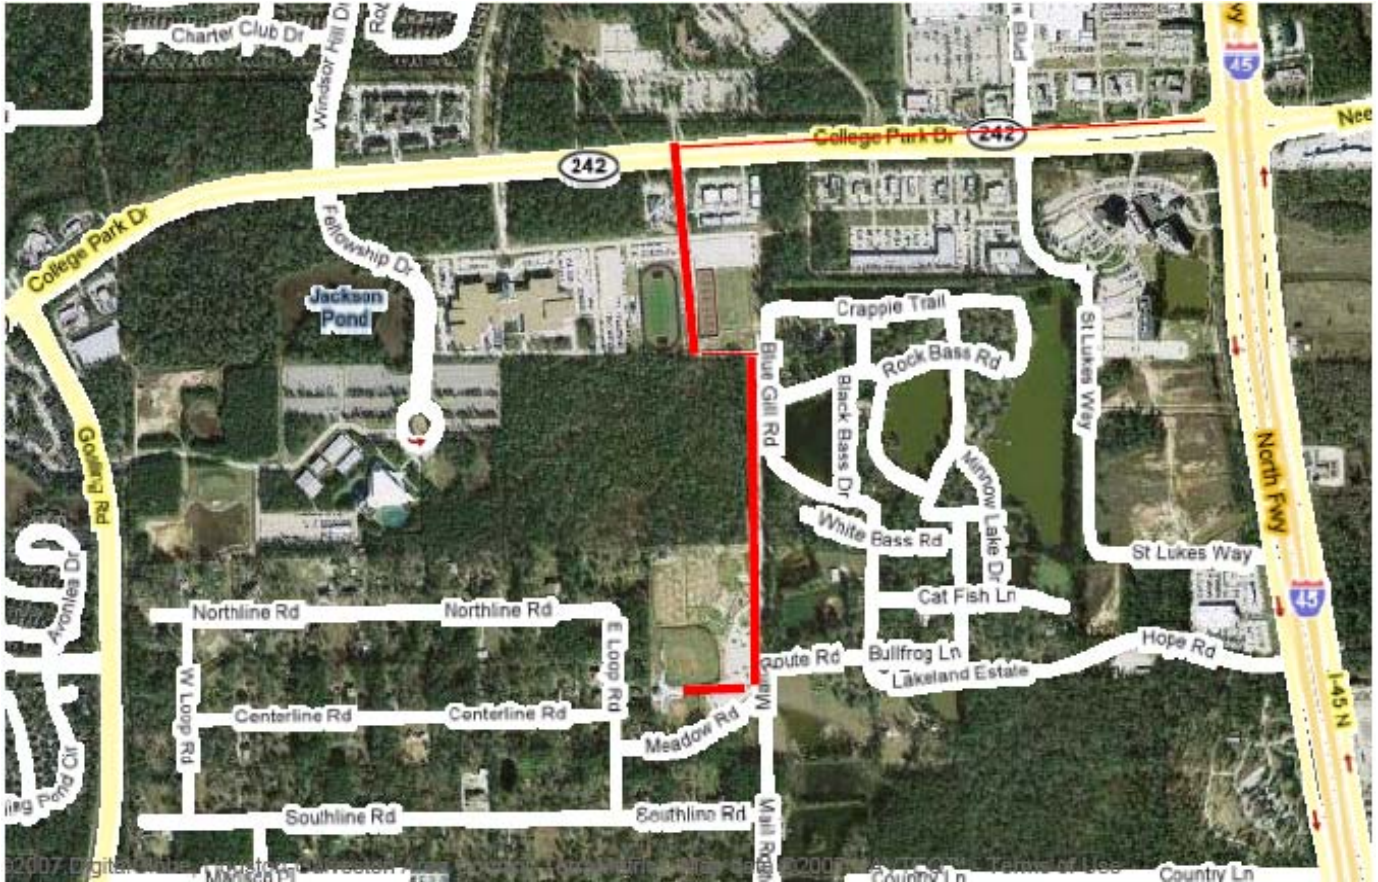

THE DIAMONDS @ COLLEGE PARK HIGH SCHOOL
3701 COLLEGE PARK DRIVE
THE WOODLANDS TX 77384

- 1) Exit Interstate 45 @ College Park/Hwy 242 Exit
- 2) Travel west on College Park/Hwy 242 approx 0.7 mile to stoplight @ Achievement Drive.
- 3) Turn south (left) on Achievement Drive. Go straight at the stop sign - the tennis courts will be on your left - football field to your right.
- 4) At dead end turn east (left) - the only way you can turn.
- 5) At dead end turn south (right) through gates.
- 6) Baseball/Softball complex will eventually come into view on your right.
- 7) Last available gas station is at the corner of I45 & Hwy242 ;-)

SPEED LIMIT IS 10MPH ON COLLEGE PARK CAMPUS & IS ENFORCED!