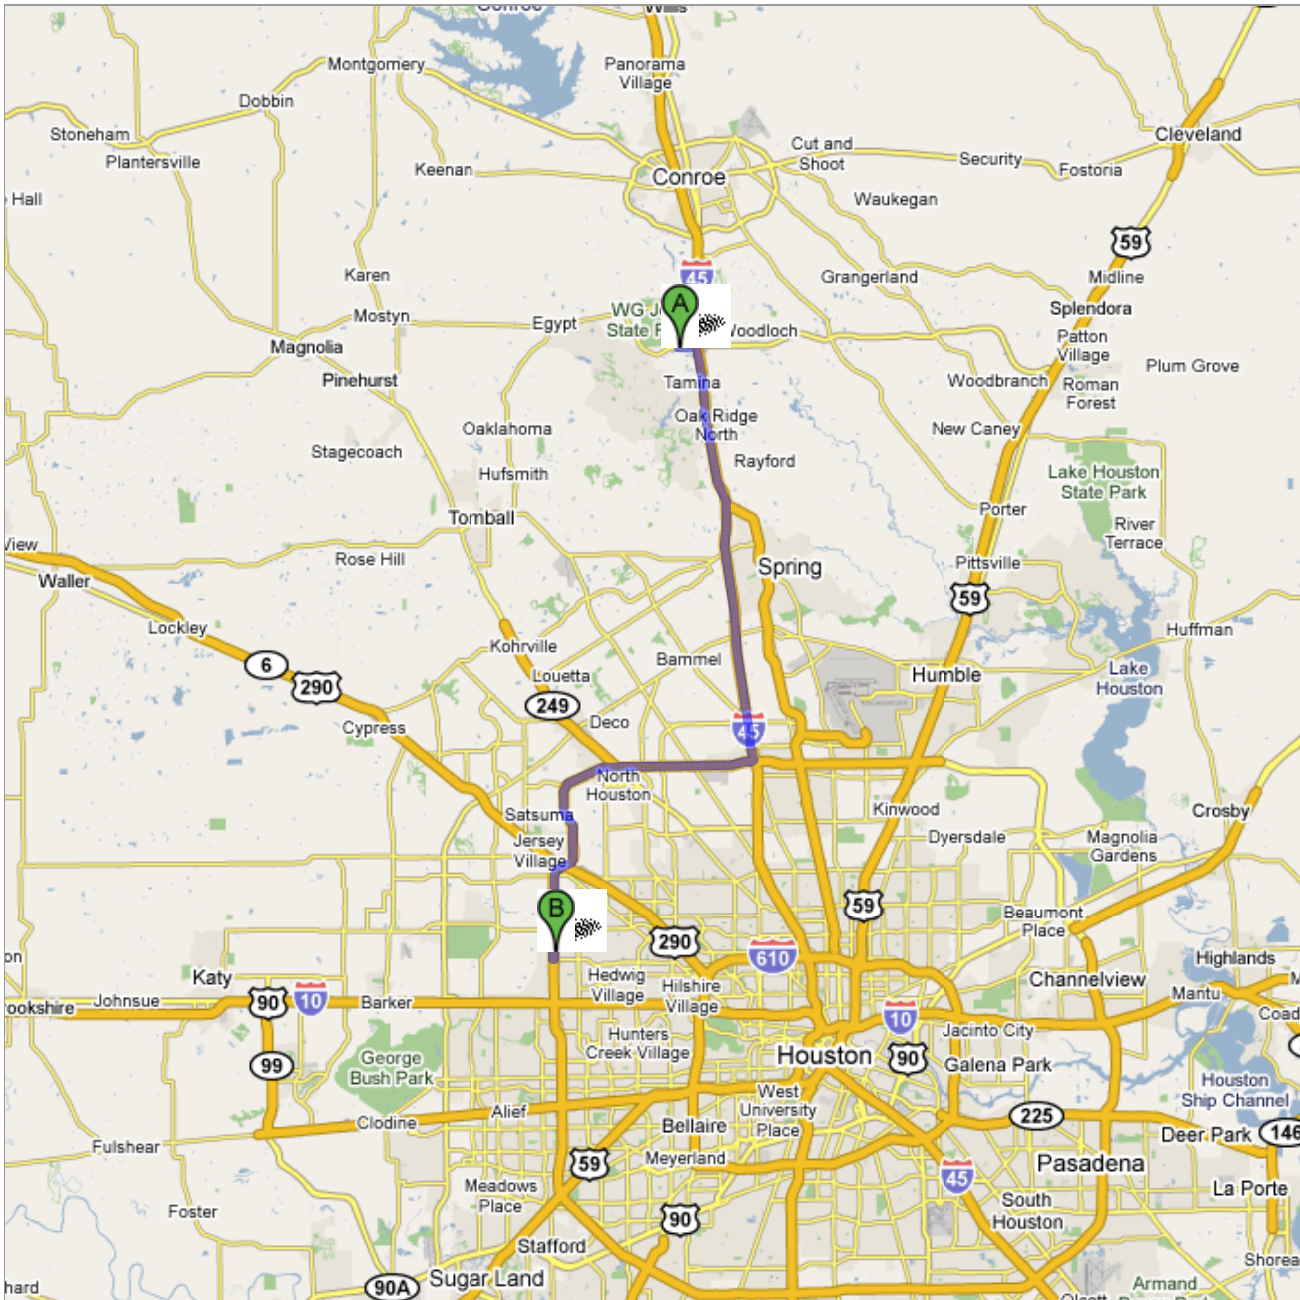

Directions to 2626 West Sam Houston Pkwy N, Houston, TX 77043

36.7 mi – about 39 mins – up to 55 mins in traffic

Save trees. Go green!

Download Google Maps on your phone at google.com/gmm

1. 242 to I45 South
2. I45 to Sam Houston Tollway West
3. Exit Sam Houston Tollway @ Hammerly
4. Make U-turn under Tollway on Hammerly
5. Stay on Feeder road North to Right Turn @ 2626 Sam Houston Pkwy