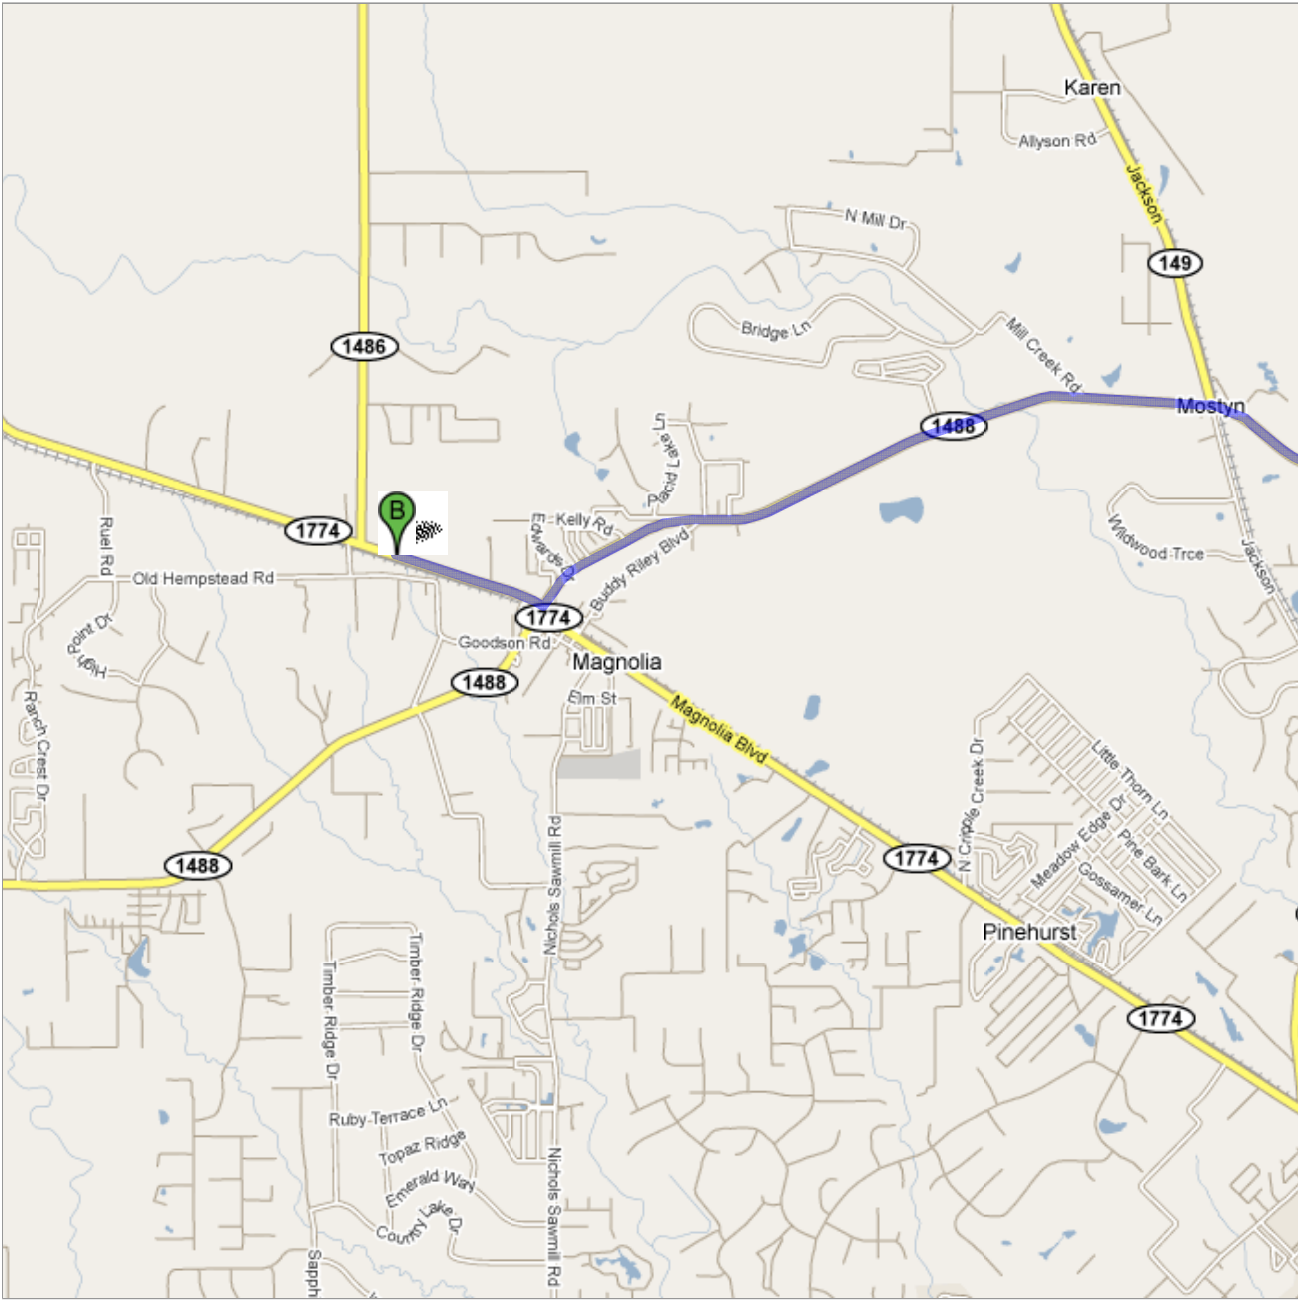

Directions to Magnolia West HS
18.9 mi – about 39 mins

Save trees. Go green!
Download Google Maps on your phone at google.com/gmm

- 1) HWY 242 to FM1488
- 2) Left on FM1488 to FM1774
- 3) Right on FM1774
- 4) School on right.