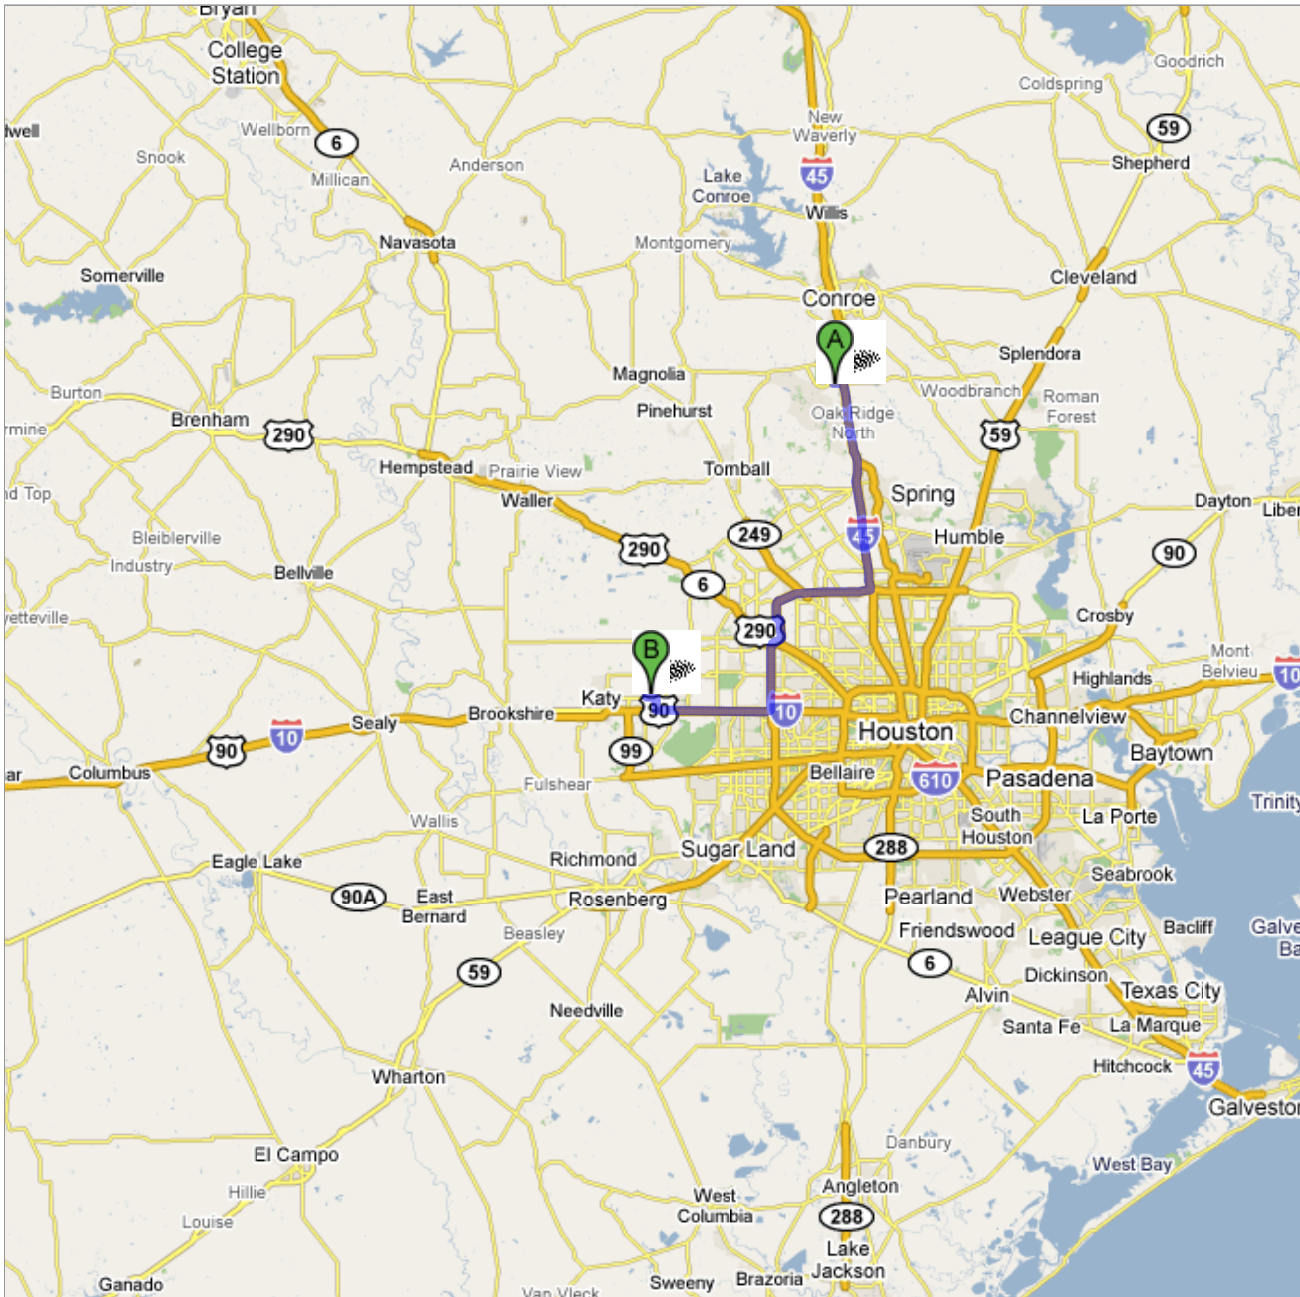

## Directions to Unknown road

50.9 mi – about 58 mins – up to 1 hour 20 mins in traffic

**Save trees. Go green!**

Download Google Maps on your phone at [google.com/gmm](http://google.com/gmm)

1. 242 to I45 South
2. I45 South to Sam Houston Tollway West
3. Sam Houston Tollway to I10 West
4. I10 West to Exit 746 Westgreen
5. Stay on Frontage Road to N Mason Road
6. Turn Right on N Mason Road to Franz Road
7. Turn Right on Franz Road, school will be on left, take last entrance to the campus north (left) follow road to Baseball Field on left