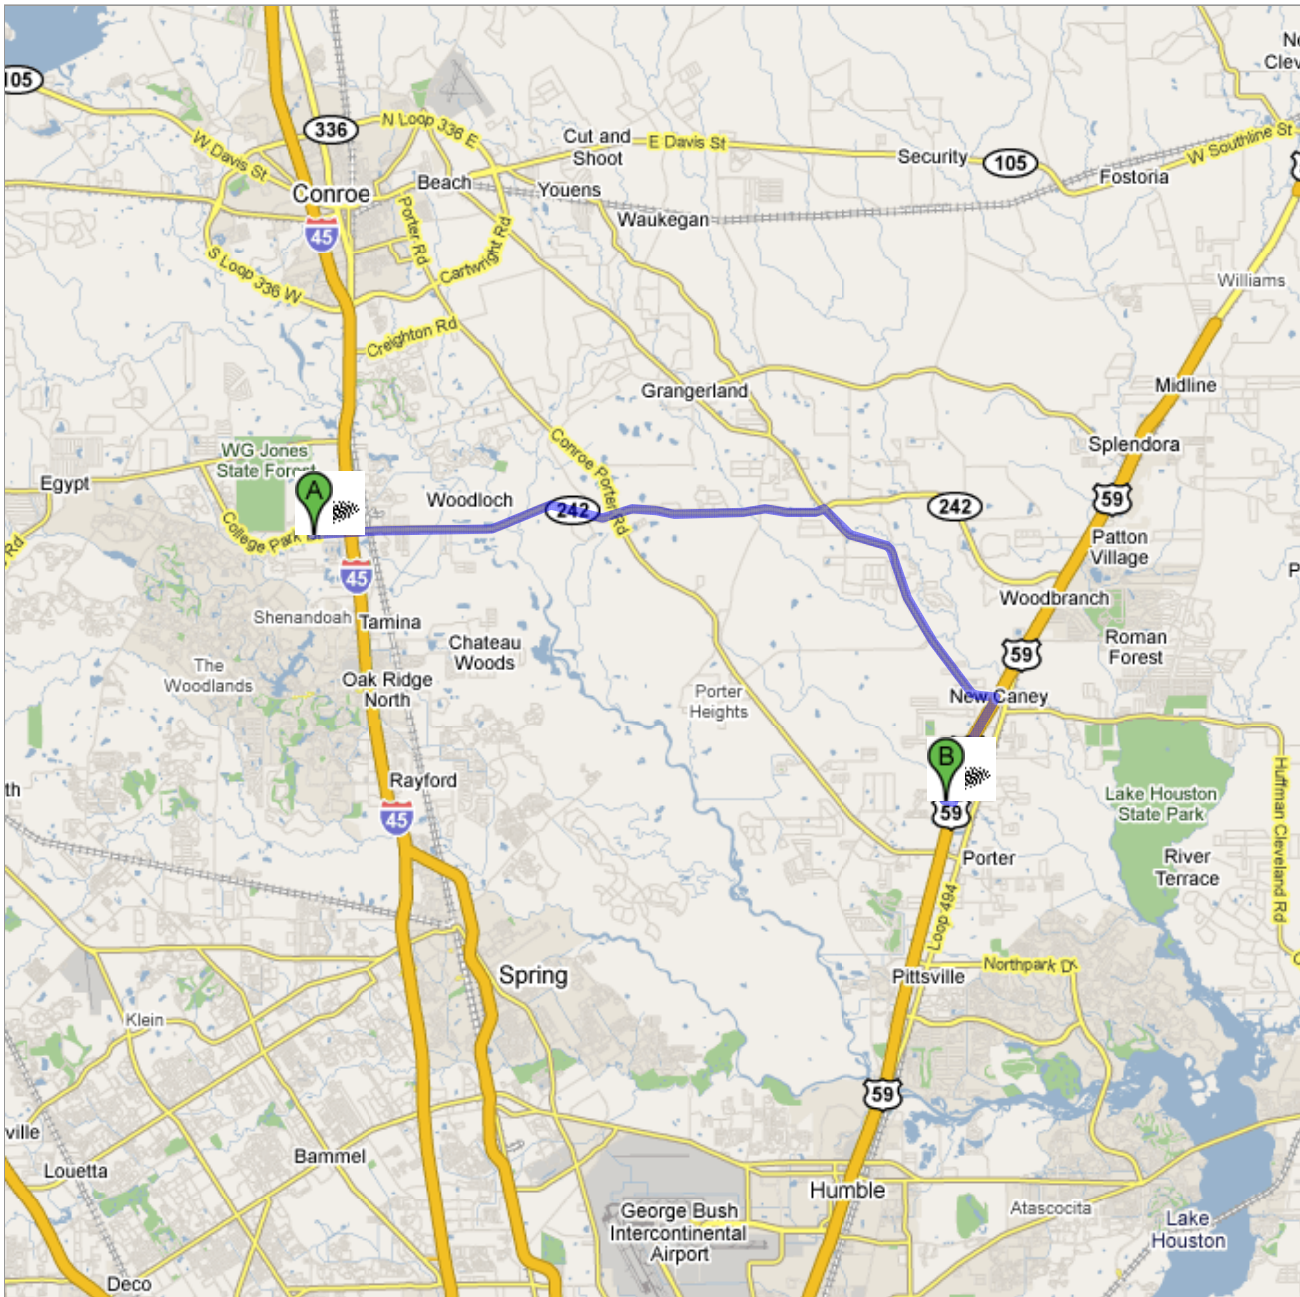

## Directions to Adam Dunn Field

20.4 mi – about 37 mins

**Save trees. Go green!**  
Download Google Maps on your phone at [google.com/gmm](http://google.com/gmm)

1. East on 242 to FM1485
2. Right on FM1485 to US59
3. Right on US59 to Community Drive
4. Exit Community Drive - Stay on Frontage road to Valley Ranch
5. Right on Valley Ranch - Baseball Parking is on Home Side (south) side of Football Stadium