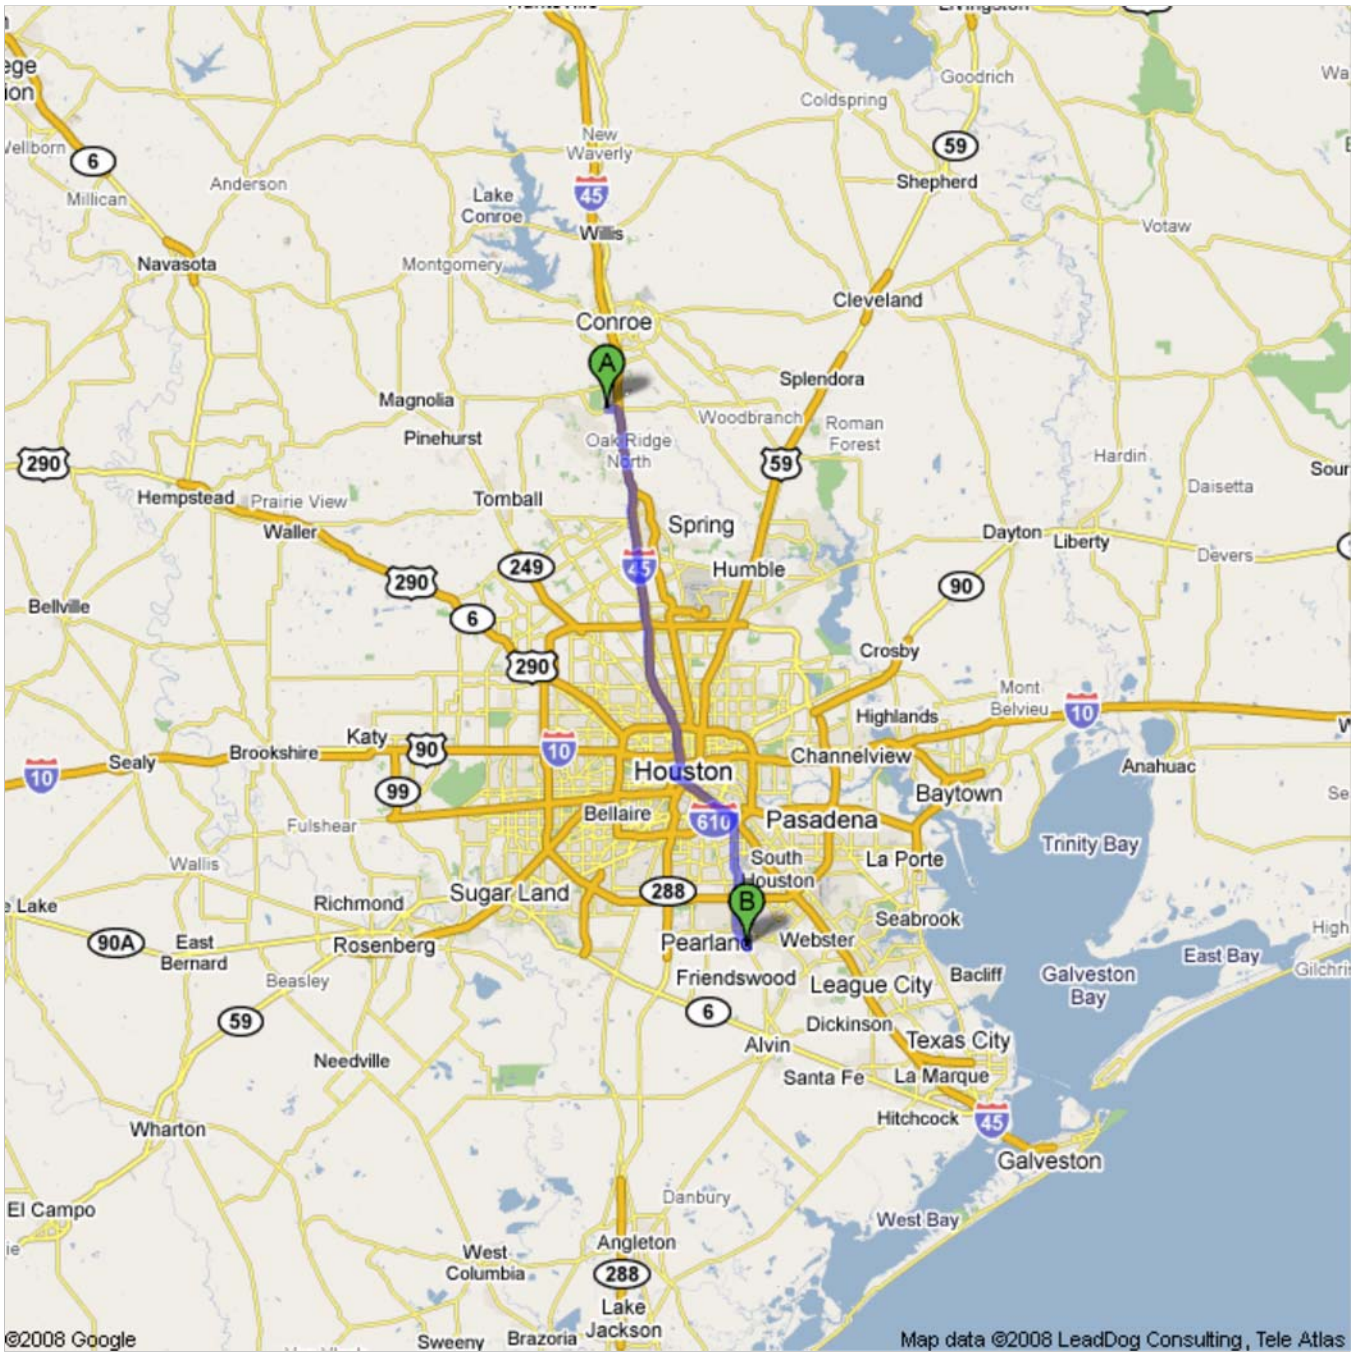

Directions to 3775 S Main St, Pearland, TX 77581

51.1 mi – about 1 hour 5 mins – up to 1 hour 40 mins in traffic

Save trees. Go green!

Download Google Maps on your phone at google.com/gmm

The Woodlands College Park High School
3701 College Park Dr
The Woodlands, TX 77384

- 242** 1. Head **east** on **College Park Dr/TX-242** toward **St Luke's Way**
 About 1 min

go 0.8 mi
 total 0.8 mi

- 45** 2. Turn **right** at **I-45/I 45 Service Rd**
 About 2 mins

go 0.5 mi
 total 1.3 mi

- 45** 3. Take the ramp on the **left** onto **I-45 S**
 About 39 mins

go 38.1 mi
 total 39.4 mi

4. Take exit **40B** toward **Pasadena/Alvin/I-610 W/ I-610 E/State Hwy 35 S/State Hwy 225/Pearland**

go 0.1 mi
total 39.5 mi

35 5. Keep **left** at the fork to continue toward **Reveille Rd/TX-35** and merge onto **Reveille Rd/TX-35**
Continue to follow TX-35
About 23 mins

go 11.6 mi
total 51.1 mi

3775 S Main St, Pearland, TX 77581