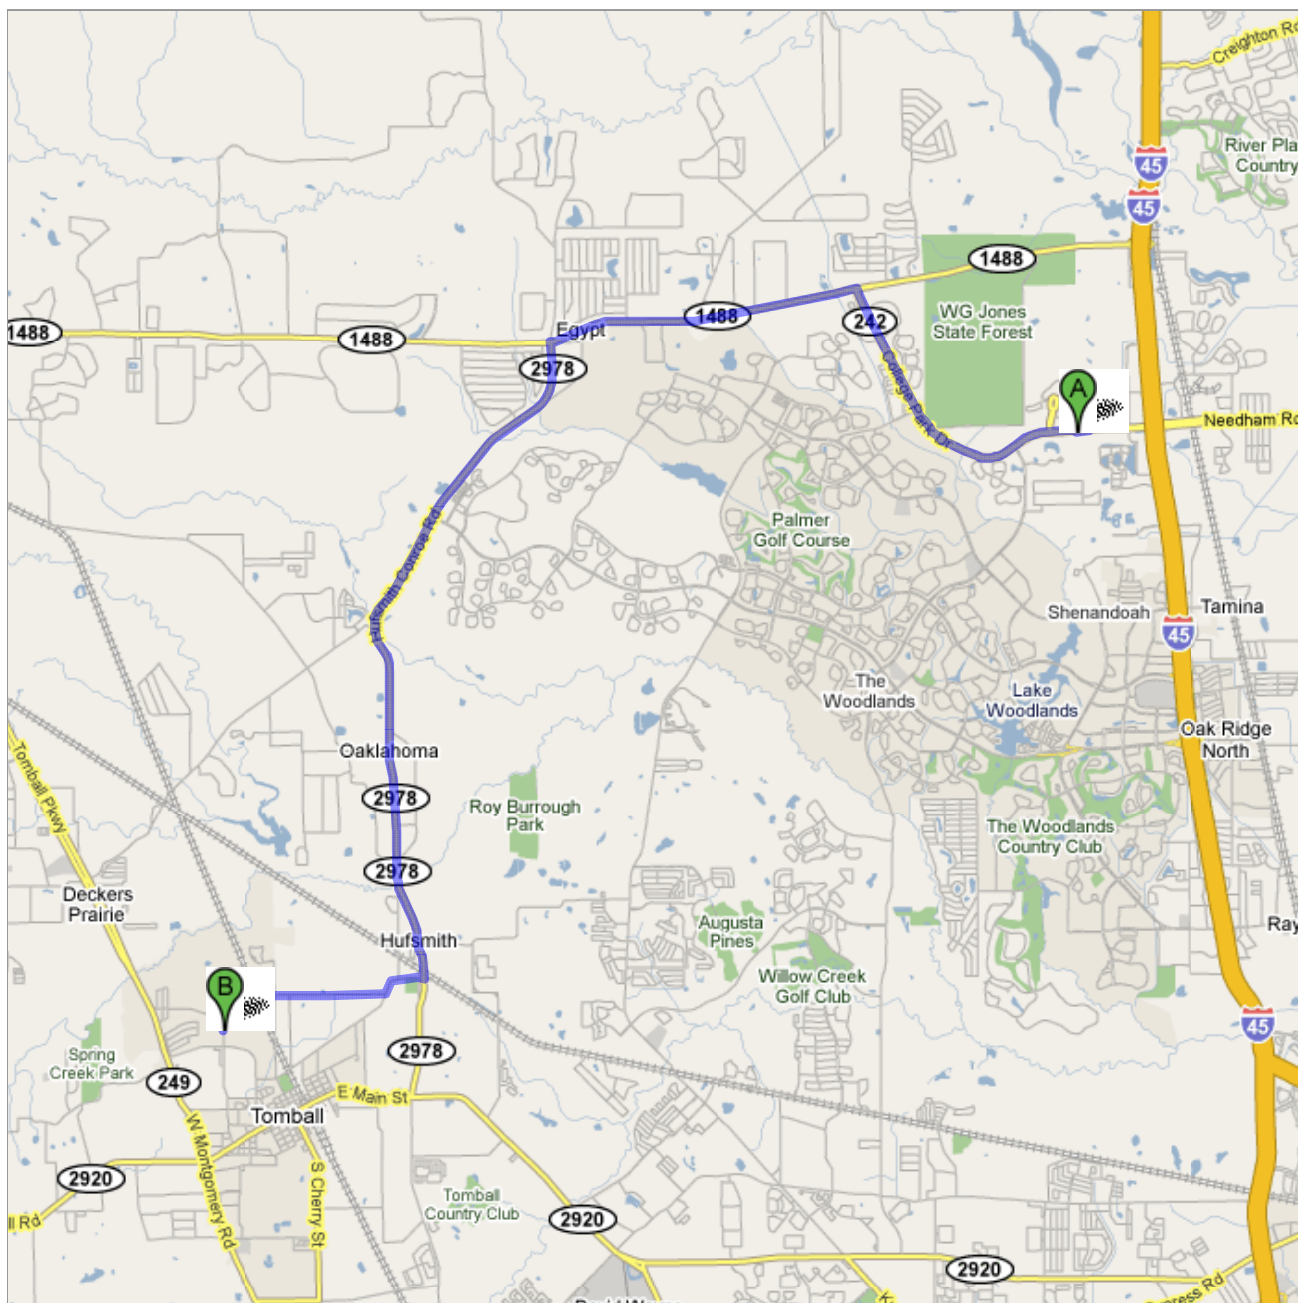

**Directions to 30330 Quinn Rd,  
Tomball, TX 77375**  
17.8 mi – about 37 mins

**Save trees. Go green!**  
Download Google Maps on your phone at [google.com/gmm](http://google.com/gmm)

 **3701 College Park Dr**  
Conroe, TX 77384

- |   |   |                                   |
|---|---|-----------------------------------|
|  | 1. Head <b>east</b> on <b>College Park Dr/TX-242</b>                      | go <b>0.1 mi</b><br>total 0.1 mi  |
|  | 2. Make a <b>U-turn</b><br>About 7 mins                                   | go <b>3.7 mi</b><br>total 3.9 mi  |
|  | 3. Turn <b>left</b> at <b>1488</b><br>About 7 mins                        | go <b>3.5 mi</b><br>total 7.3 mi  |
|  | 4. Turn <b>left</b> at <b>2978</b><br>About 16 mins                       | go <b>7.9 mi</b><br>total 15.2 mi |
|  | 5. Turn <b>right</b> at <b>Hufsmith Kuykendahl Rd</b>                     | go <b>295 ft</b><br>total 15.2 mi |
|   | 6. Continue on <b>E Hufsmith Rd</b><br>About 1 min                        | go <b>0.5 mi</b><br>total 15.7 mi |
|  | 7. Turn <b>right</b> at <b>Zion Rd</b><br>About 5 mins                    | go <b>1.8 mi</b><br>total 17.6 mi |
|  | 8. Turn <b>left</b> at <b>Quinn Rd</b><br>Destination will be on the left | go <b>0.2 mi</b><br>total 17.8 mi |

 **30330 Quinn Rd**  
Tomball, TX 77375

These directions are for planning purposes only. You may find that construction projects, traffic, weather, or other events may cause conditions to differ from the map results, and you should plan your route accordingly. You must obey all signs or notices regarding your route.

Map data ©2008 Tele Atlas