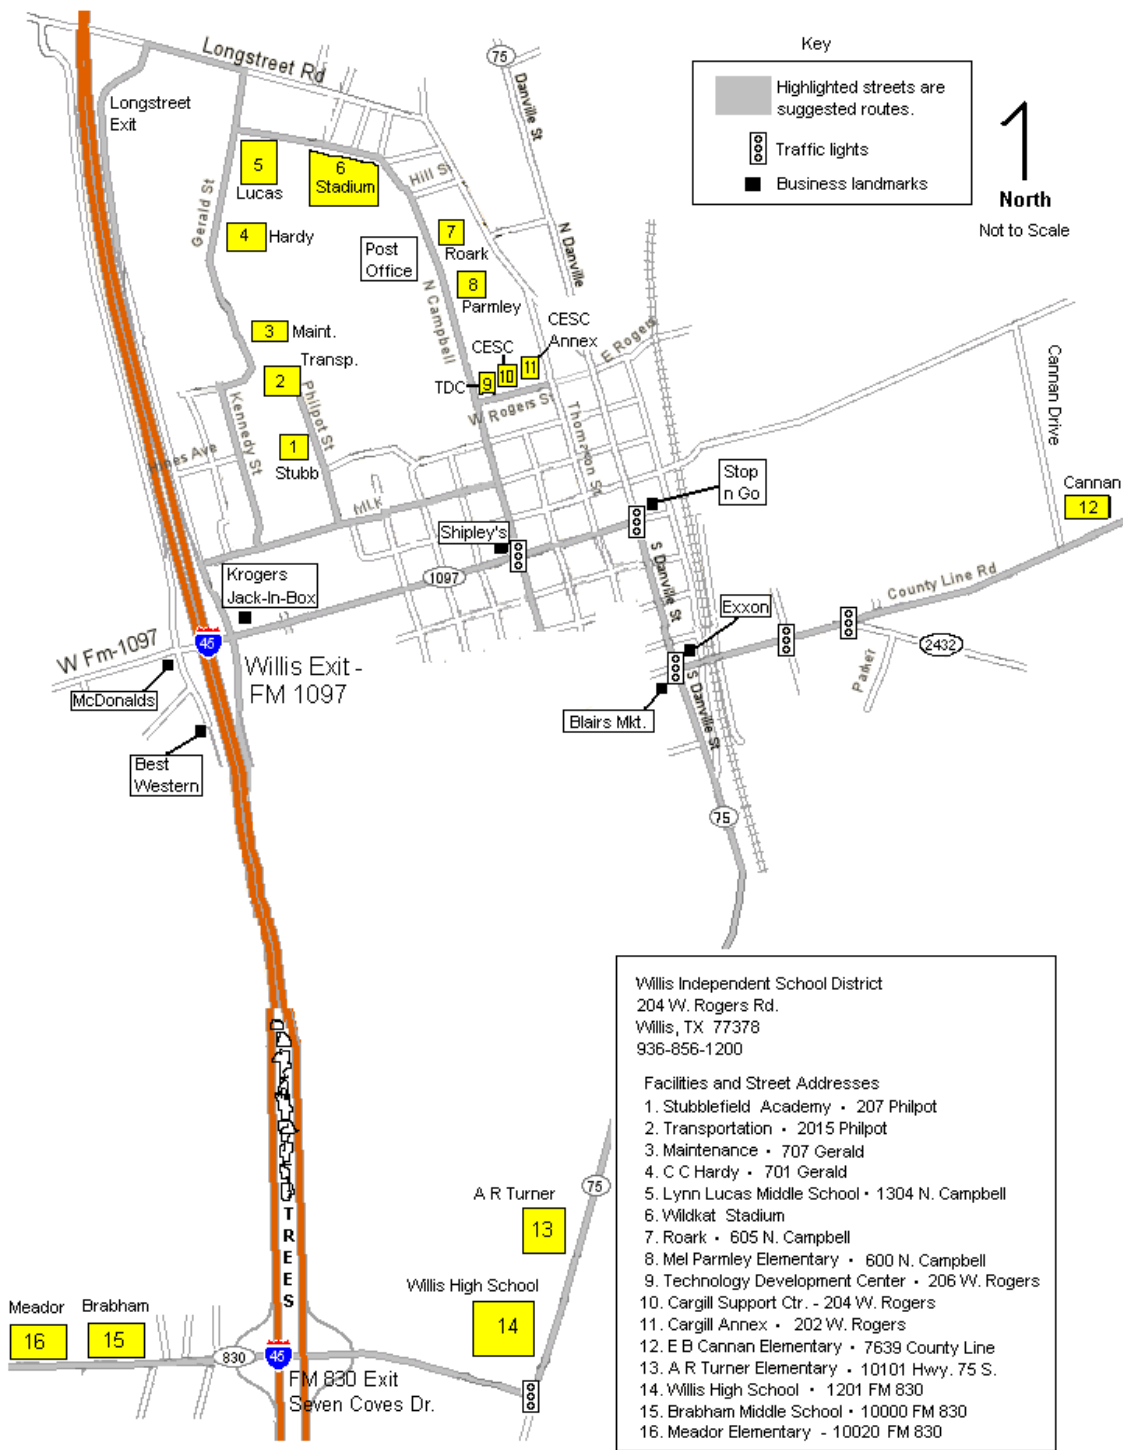

Home of the WildKats

Willis Independent School District

Willis ISD Home Calendar Schools Administration Public Info Parents/Students Staff Resources Search

Login

Get a map from Map Quest here

All pages best viewed at minimum screen resolution of 1024 X 768 or higher.

Copyright 2009 @ Willis Independent School District