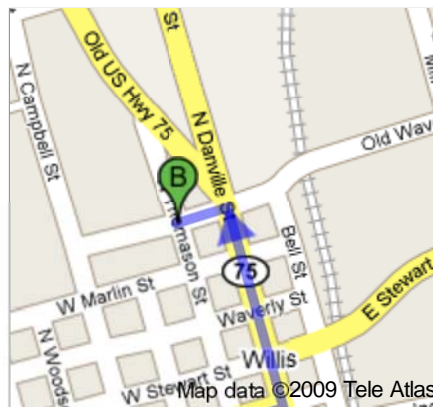

Directions to 204 W Rogers St, Willis, TX 77378

17.0 mi – about 23 mins

Save trees. Go green!
 Download Google Maps on your phone at google.com/gmm

 3701 College Park Dr, Conroe, TX 77384

242 1. Head **east** on **College Park Dr/TX-242** toward **St Luke's Way** go 0.9 mi
total 0.9 mi
 Continue to follow TX-242
 About 2 mins

45 2. Turn **left** at **I-45/I 45 Service Rd** go 0.6 mi
total 1.5 mi
 About 3 mins

45 3. Take the ramp on the **left** onto **I-45 N** go 14.1 mi
total 15.6 mi
 About 14 mins

4. Take exit **94** for **FM 1097** toward **Willis** go 0.4 mi
total 16.0 mi

 5. Turn **right** at **FM-1097/W Montgomery St** go 0.7 mi
total 16.7 mi
 About 2 mins

75 6. Turn **left** at **Danville St/FM-1097/TX-75** go 0.3 mi
total 17.0 mi
 Continue to follow Danville St/TX-75
 About 1 min

7. Turn **left** at **W Rogers St**
Destination will be on the right
About 1 min

go 361 ft
total 17.0 mi

B 204 W Rogers St, Willis, TX 77378

These directions are for planning purposes only. You may find that construction projects, traffic, weather, or other events may cause conditions to differ from the map results, and you should plan your route accordingly. You must obey all signs or notices regarding your route.