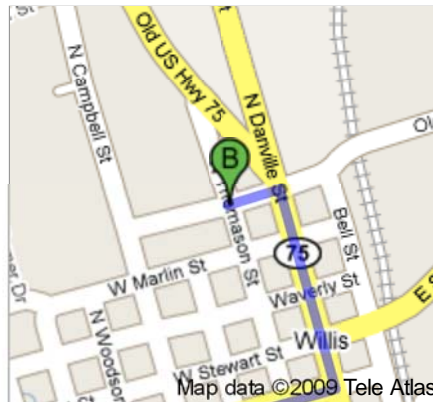

Directions to 204 W Rogers St, Willis, TX 77378

17.0 mi – about 23 mins

Save trees. Go green!
 Download Google Maps on your phone at google.com/gmm

 3701 College Park Dr, Conroe, TX 77384

242 1. Head **east** on **College Park Dr/TX-242** toward **St Luke's Way** go 0.9 mi
total 0.9 mi
 Continue to follow TX-242
 About 2 mins

45 2. Turn **left** at **I-45/I 45 Service Rd** go 0.6 mi
total 1.5 mi
 About 3 mins

45 3. Take the ramp on the **left** onto **I-45 N** go 14.1 mi
total 15.6 mi
 About 14 mins

4. Take exit **94** for **FM 1097** toward **Willis** go 0.4 mi
total 16.0 mi

 5. Turn **right** at **FM-1097/W Montgomery St** go 0.7 mi
total 16.7 mi
 About 2 mins

75 6. Turn **left** at **Danville St/FM-1097/TX-75** go 0.3 mi
total 17.0 mi
 Continue to follow Danville St/TX-75
 About 1 min

7. Turn **left** at **W Rogers St**
Destination will be on the right
About 1 min

go 361 ft
total 17.0 mi

B 204 W Rogers St, Willis, TX 77378

These directions are for planning purposes only. You may find that construction projects, traffic, weather, or other events may cause conditions to differ from the map results, and you should plan your route accordingly. You must obey all signs or notices regarding your route.