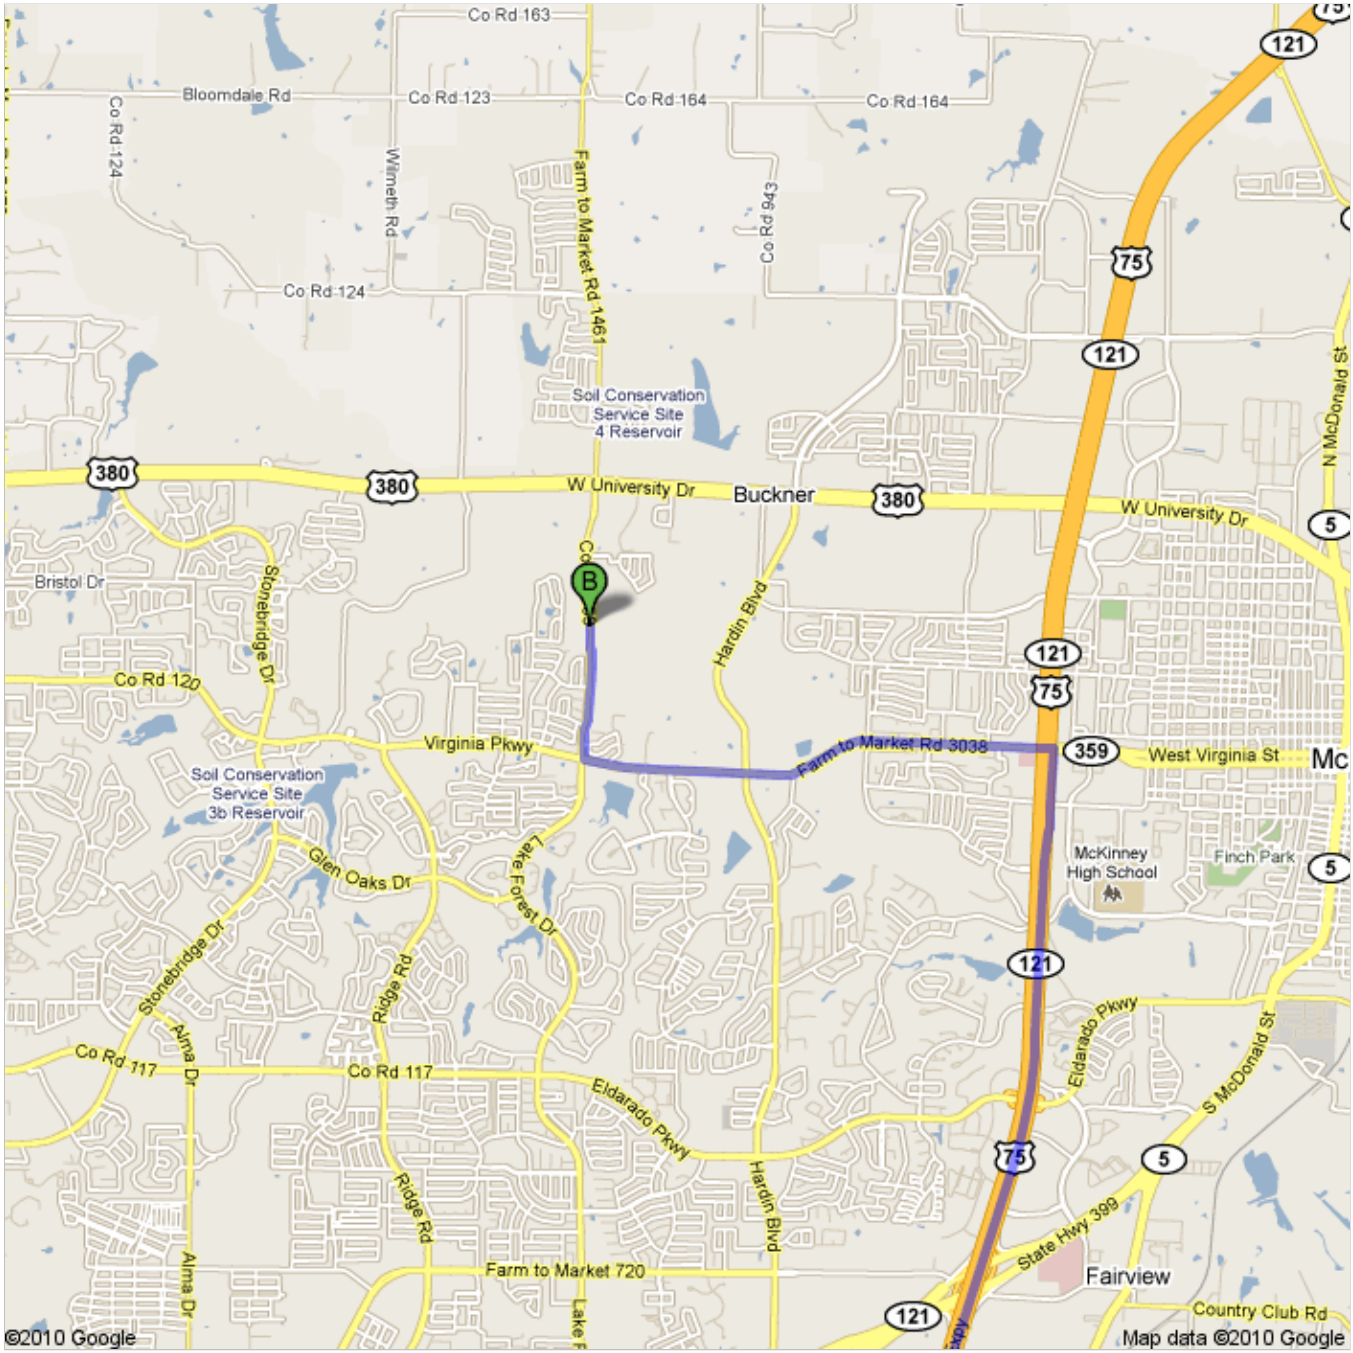

Directions to N Lake Forest Dr, McKinney, TX 75071

241 mi – about 4 hours 6 mins

McKinney Boyd HS
Bronco Field (behind HS)

 3701 College Park Dr, Conroe, TX 77384

- | | | |
|---|--|----------------------------|
|  | 1. Head east on College Park Dr/TX-242 E toward Acheviement Dr
About 2 mins | go 0.9 mi
total 0.9 mi |
|  | 2. Turn left at I-45 N
About 3 mins | go 0.7 mi
total 1.6 mi |
|  | 3. Take the ramp on the left onto I-45 N
About 3 hours 23 mins | go 205 mi
total 206 mi |
|  | 4. Continue onto US-75 N
About 29 mins | go 31.2 mi
total 238 mi |
|  | 5. Take exit 40A toward Texas Spur 359/Farm to Market Rd 3038/Louisiana St/Virginia Pkwy | go 0.2 mi
total 238 mi |
| | 6. Merge onto Central Expy
About 1 min | go 0.4 mi
total 238 mi |
|  | 7. Turn left at W Virginia St
About 1 min | go 354 ft
total 238 mi |
| | 8. Continue onto Farm to Market Rd 3038/Virginia Pkwy
Continue to follow Virginia Pkwy
About 5 mins | go 2.4 mi
total 241 mi |
|  | 9. Turn right at Co Rd 159/N Lake Forest Dr
About 2 mins | go 0.7 mi
total 241 mi |

 N Lake Forest Dr, McKinney, TX 75071

These directions are for planning purposes only. You may find that construction projects, traffic, weather, or other events may cause conditions to differ from the map results, and you should plan your route accordingly. You must obey all signs or notices regarding your route.

Map data ©2010, Google

Directions weren't right? Please find your route on maps.google.com and click "Report a problem" at the bottom left.